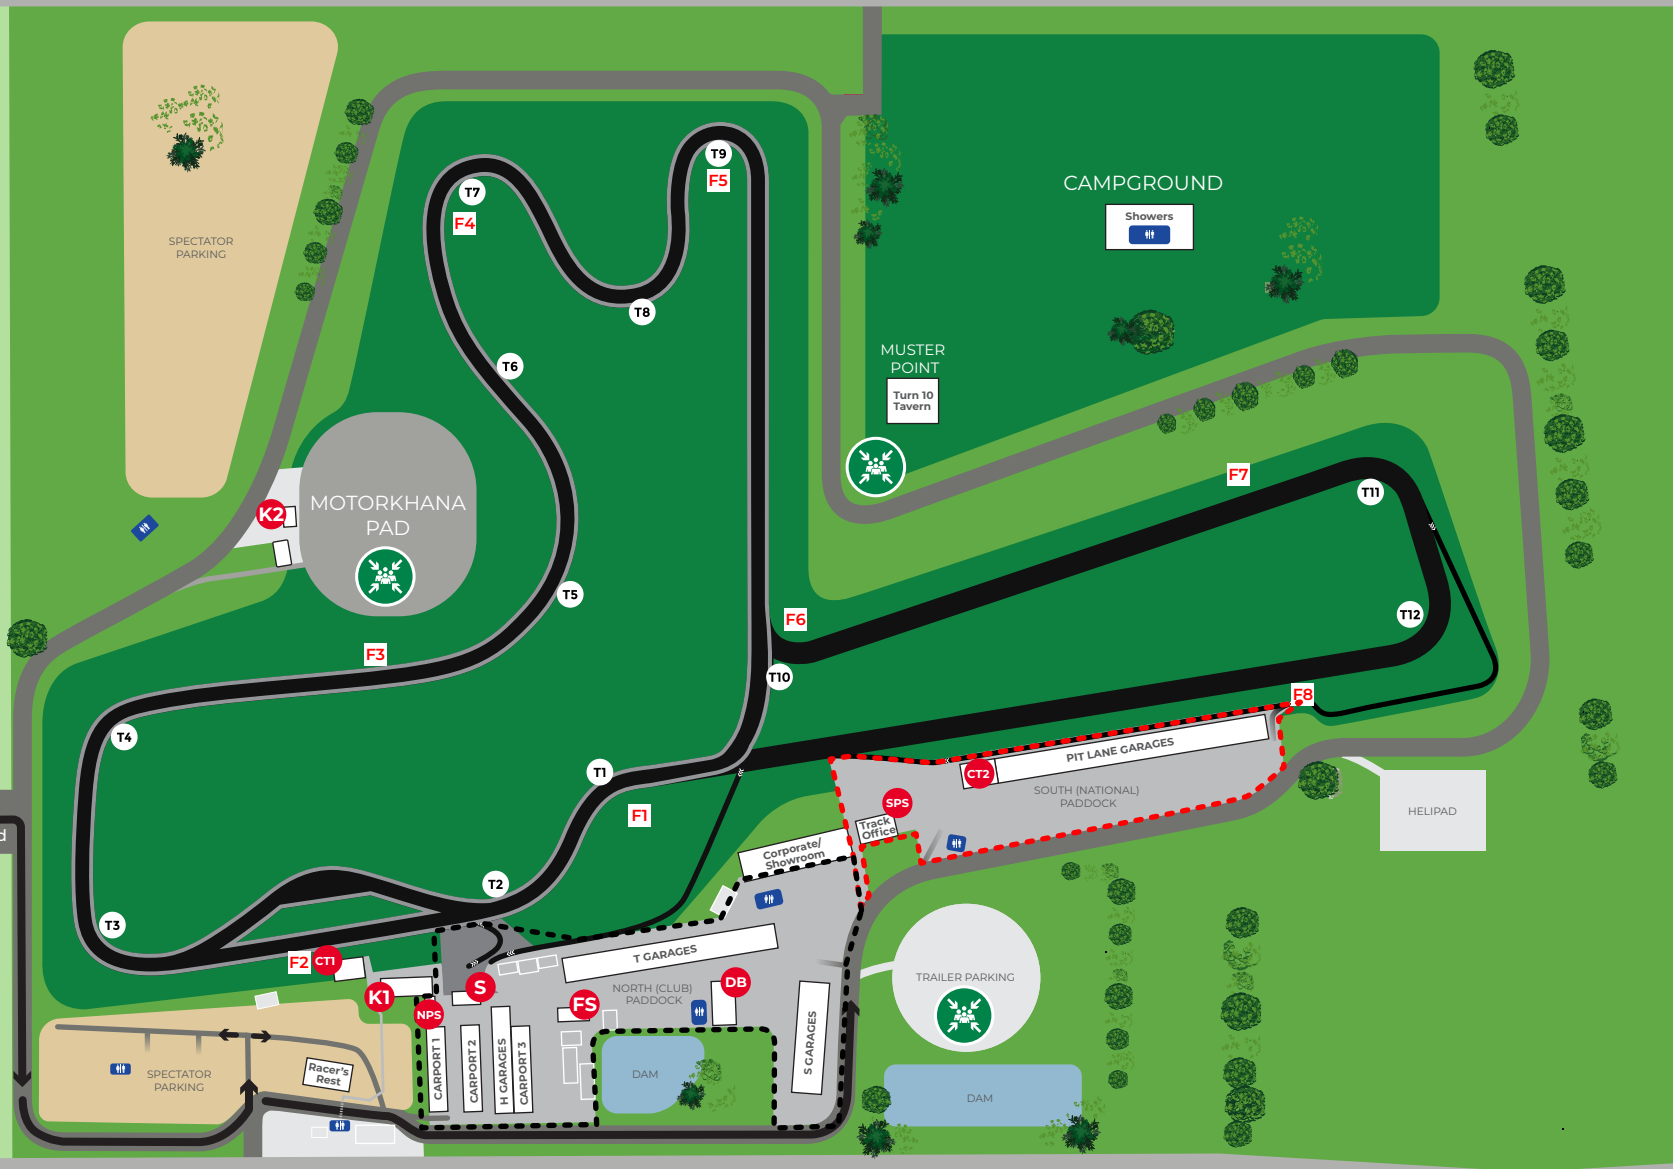

WINTON VENUE MAP

Wattle Creek Road
 Glenrowan/Hume Highway
 Winton-Glenrowan Road
 Huntley Street
 Winton Access Rd
 Fox Street
 Benalla/Hume Highway

KEY

- North (Club) Paddock
- CT1 Control Tower 1
- NPS North (Club) Sign on
- S Scrutineering
- K1 Main Kiosk
- FS Fuel Shop
- DB Driver's Briefing
- South (National) Paddock
- CT2 Control Tower 2
- SPS South (National) Sign on
- Short Track
- Long Track
- F Flag Points
- Turn Numbers
- K2 Kiosk
- FE Fire Evacuation Point
- T Toilets